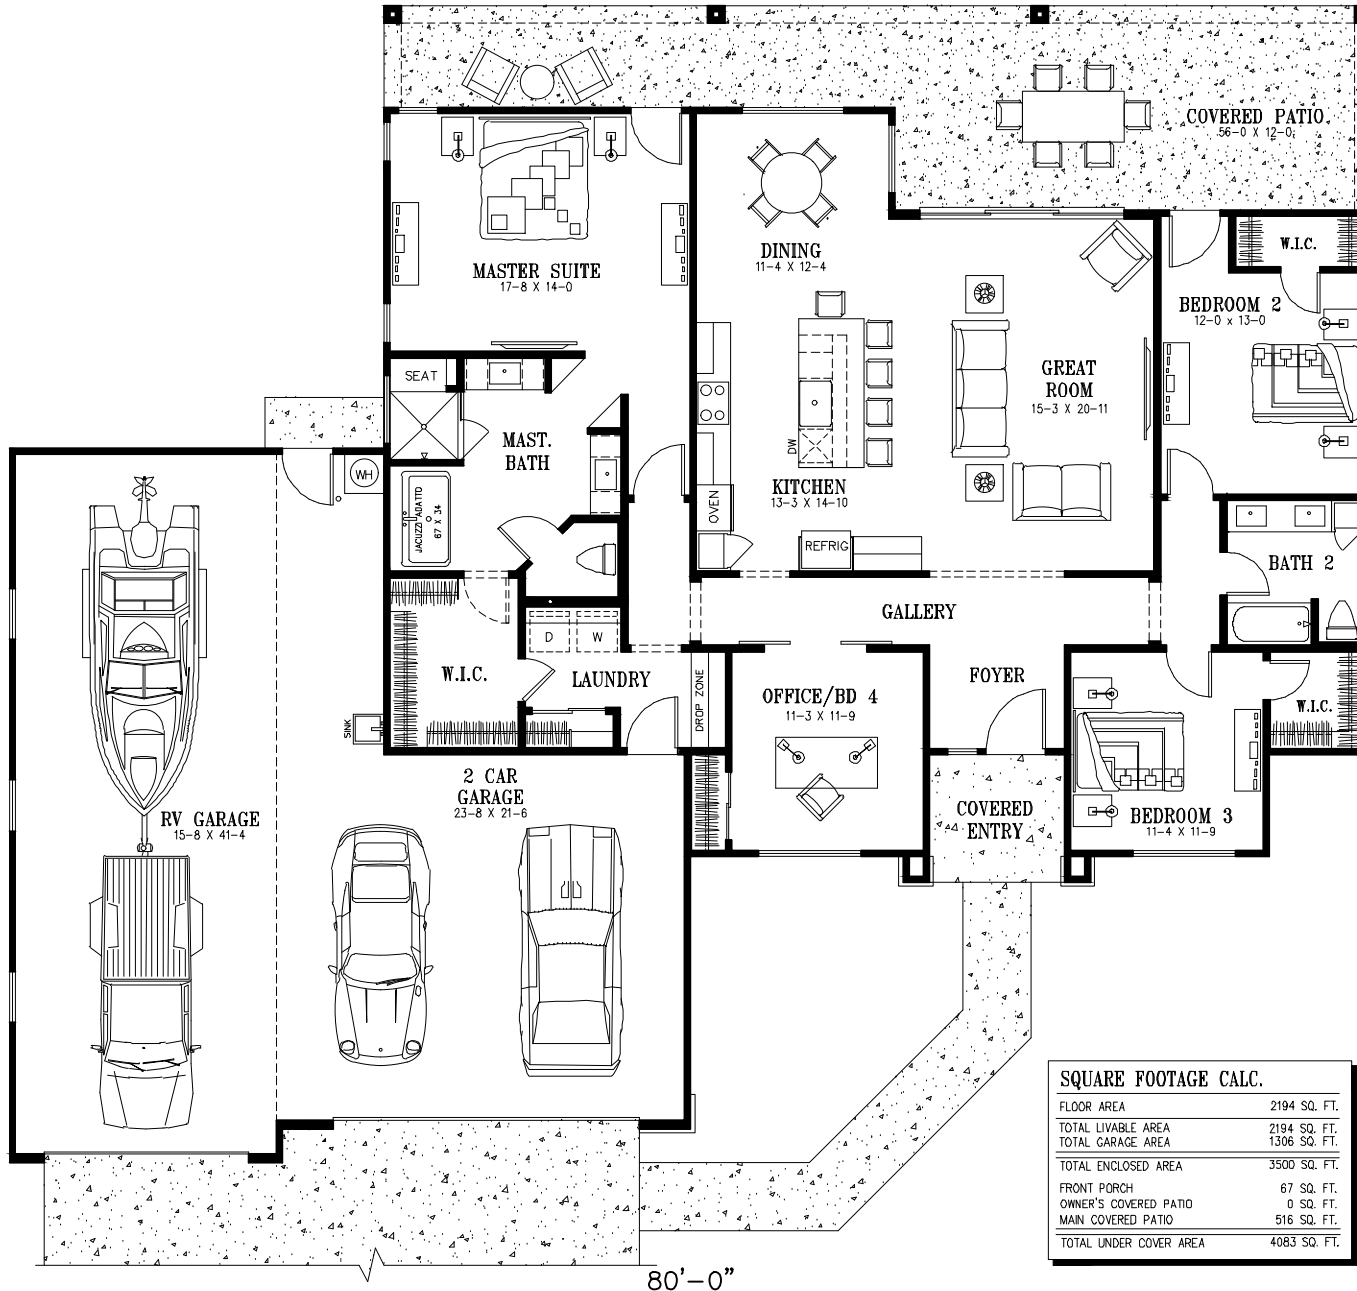

68'-0"

80'-0"

2194 FLOOR PLAN w/EXT. MASTER AND RV GARAGE